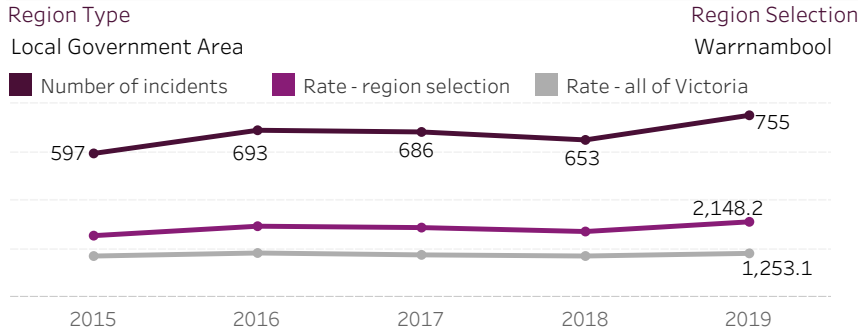

Police reported family violence incidents occurring in Warrnambool

1 July 2018 to 30 June 2019

Family Violence Database 2018-19

Percentage change from 2017-18

Number of family violence incidents

15.6% ↑

Rate per 100,000 population

14.7% ↑

6 in 10 family violence incidents occurred between current or former partners

A child or children were recorded as present at **29.8%** (225) of incidents

Family Violence Safety Notices were recorded as being issued by Victoria Police in **18.4%** (139) of incidents

85.0% (642) of incidents were recorded as taking place at a residential location

*Incidents can record multiple types of abuse / violence

Most frequently recorded types of abuse / violence

*Incidents can have multiple types of abuse / violence recorded