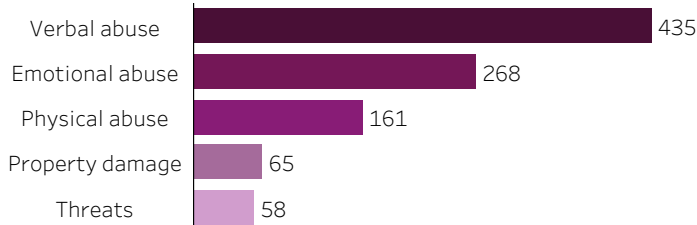

Police reported family violence incidents occurring in Warrnambool

1 July 2018 to 30 June 2019

Family Violence Database 2018-19

Percentage change from 2017-18

Number of family violence incidents

15.6% ↑

Rate per 100,000 population

14.7% ↑

6 in 10 family violence incidents occurred between current or former partners

A child or children were recorded as present at **29.8%** (225) of incidents

Family Violence Safety Notices were recorded as being issued by Victoria Police in **18.4%** (139) of incidents

85.0% (642) of incidents were recorded as taking place at a residential location

*Incidents can record multiple types of abuse / violence

Most frequently recorded types of abuse / violence

*Incidents can have multiple types of abuse / violence recorded

59.7% (451) of family violence incidents involved a related criminal offence

To find out more, visit the website at www.crimestatistics.vic.gov.au/family-violence-data-portal

Data included in this infographic concerns the following local government areas: